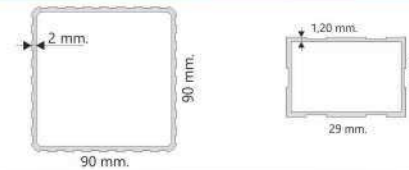

PROFİLLER / PROFILES