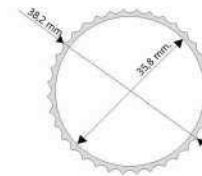

AHTLIKLAR / BASES