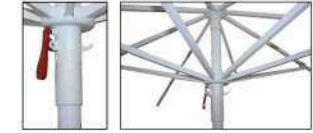

Şemsiyeyi açmak için orta boru üzerinde bulunan plastik gövde mandalını bastırarak ve yukarı doğru hareket ettirerek boruda bulunan yuvaya emniyet piminin otomatik olarak oturması yeterlidir.

Kapanması ise mandalın bastırılarak emniyet piminin yuvasından çıkması ile kolay bir şekilde yapılır.

Uygun altlıklar alt bölümde gösterilmiştir.Polyester-Jüt-Plastex veya Akriik kumaş seçeneği ile sizi yıllarca güneşten koruyabilir.

It is an 8-arm, round umbrella made of aluminum that you can use in your garden, by the pool.

The middle pipe of the umbrella, which is produced by coating with white electrostatic paint (RAL 9016), is Ø 40 mm.

PLastic parts in the skeleton are ABS and POLYAMID with 2 years warranty against breakage, which are used in umbrella production all over the world.

It is produced using Pa6 PRIME raw material.

Since the wind evacuation of the umbrella can be done with the air windows on the top, the umbrella can be used safely in windy weather.

Pressing the plastic body latch on the middle pipe and moving it upwards to open the umbrella

It is sufficient that the safety pin automatically fits into the slot in the pipe.

Closing is done easily by pressing the latch and removing the safety pin from its slot.

Suitable underlays are shown in the lower section. Polyester-Jute-Plastex or Acrylic fabric options can protect you from the sun for years.

Aluminium Etial 60 DYE:RAL 9016
Plastic Material:ABS/ PA6

Altlıklar fiyatlara dahil değildir.
Bases are not included in the price.

ÖLÇÜLER / SIZES

SMR 200/8

Boyut / Size :Ø200 cm.
Boru / Tube :Ø40x37 mm.
Profil / Ribs :13x19 mm.
Paketleme / Factory Pack :1
Paketleme / Factory Pack :4

SMR 225/8

Boyut / Size :Ø225 cm.
Boru / Tube :Ø40x37 mm.
Profil / Ribs :13x19 mm.
Paketleme / Factory Pack :1
Paketleme / Factory Pack :4

SMR 250/8

Boyut / Size :Ø250 cm.
Boru / Tube :Ø40x37 mm.
Profil / Ribs :13x19 mm.
Paketleme / Factory Pack :1
Paketleme / Factory Pack :4

TEKNİK ÖZELLİKLER / TECHNICAL SPECIFICATIONS

ÖLÇÜ SIZE	KAPLI ALAN AREA COVERED	KAPALI YÜKSEKLİK HEIGHT CLOSED	ETEK YÜKSEKLİĞİ CLEAR HEADROOM	TOPLAM YÜKSEKLİK TOTAL HEIGHT	AĞIRLIK WEIGHT	AMBALAJ PACKAGING
A	B m²	C cm.	D cm.	E cm.	Kg.	1 ad./pcs. 4 ad./pcs.
200/8	3	110	163	220	10	15x15x230 cm. 27x27x240 cm.
225/8	4	110	163	220	11	15x15x230 cm. 27x27x240 cm.
250/8	5	90	183	220	12	15x15x230 cm. 27x27x240 cm.