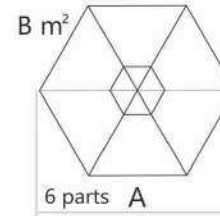

TEKNİK ÖZELLİKLER / TECHNICAL SPECIFICATIONS

ÖLÇÜ SIZE	KAPLI ALAN AREA COVERED	AĞIRLIK WEIGHT	AMBALAJ PACKAGING
A	B m²	kg.	1 ad./pcs. 4 ad./pcs.
200/6	3	5	15x15x160cm. 27x27x160 cm.
250/6	5	7	15x15x160cm. 27x27x160 cm.
275/6	6	8	15x15x175cm. 27x27x175 cm.

PROFİLLER / PROFILES