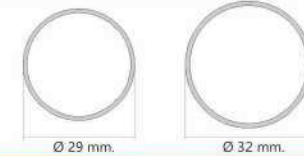

PROFİLLER / PROFILES

ALTLIKLAR / BASES