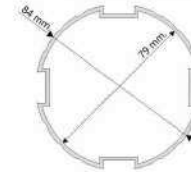

ALTLIKLAR / BASES