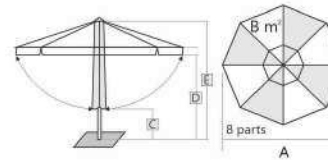

SUNMINIUM YUVARLAK SUNMINIUM ROUND

Bahçenizde,havuz kenarında kullanabileceğiniz 8 kollu,alüminyumdan üretilmiş yuvarlak şekilde şemsiyedir.

Beyaz renkli elektrostatik boya (RAL 9016) ile kaplanarak üretilen şemsiyenin orta borusu Ø 40 mm.'dir.

İskelette bulunan plastik parçalar,tüm dünyada şemsiye üretiminde kullanılan kırılmaya karşı 2 yıl garantili ABS ve POLYAMID

Pa6 PRIME hammadde kullanılarak üretilmiştir.

Şemsiyenin rüzgar tahliyesi tepe kısmında bulunan hava pencereleri ile yapılabildiği için şemsiye rüzgarlı havalarda güvenle kullanılabilir.

Şemsiyeyi açmak için orta boru üzerinde bulunan plastik gövde mandalını bastırarak ve yukarı doğru hareket ettirerek boruda bulunan yuvaya emniyet piminin otomatik olarak oturması yeterlidir.

Kapanması ise mandalın bastırılarak emniyet piminin yuvasından çıkması ile kolay bir şekilde yapılır.

Uygun altlıklar alt bölümde gösterilmiştir.Polyester-Jüt-Plastex veya Akriik kumaş seçeneği ile sizi yıllarca güneşten koruyabilir.

It is an 8-arm, round umbrella made of aluminum that you can use in your garden, by the pool.

The middle pipe of the umbrella, which is produced by coating with white electrostatic paint (RAL 9016), is Ø 40 mm.

PLastic parts in the skeleton are ABS and POLYAMID with 2 years warranty against breakage, which are used in umbrella production all over the world.

It is produced using Pa6 PRIME raw material.

Since the wind evacuation of the umbrella can be done with the air windows on the top, the umbrella can be used safely in windy weather.

Pressing the plastic body latch on the middle pipe and moving it upwards to open the umbrella

It is sufficient that the safety pin automatically fits into the slot in the pipe.