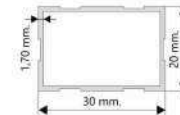

PROFİLLER / PROFILES

ALTLIKLAR / BASES