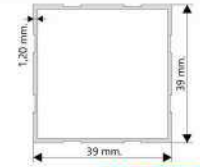

PROFİLLER / PROFILES

ALTLIKLAR / BASES