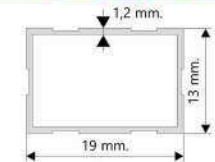

ALTLIKLAR / BASES