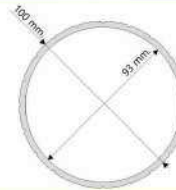

PROFİLLER / PROFILES

Kule profili

ALTLIKLAR / BASES