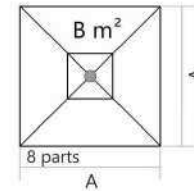

TEKNİK ÖZELLİKLER / TECHNICAL SPECIFICATIONS

ÖLÇÜ SIZE	KAPLI ALAN AREA COVERED	AĞIRLIK WEIGHT	AMBALAJ PACKAGING
A	B m²	kg.	1 ad./pcs. 4 ad./pcs.
170x170/4	3	5,5	15x15x160 cm. 27x27x160 cm.
200x200/4	4	6	15x15x160 cm. 27x27x160 cm.
250x250/4	6,25	8	15x15x230 cm. 27x27x215 cm.

PROFİLLER / PROFİLES