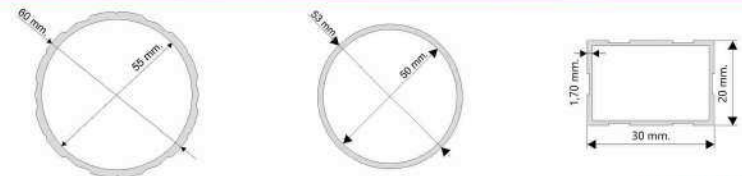

PROFİLLER / PROFILES