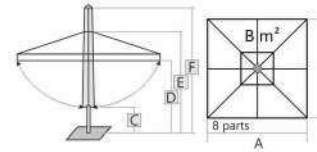

ULTRA TELESKOPIK KARE ULTRA TELESCOPIC SQUARE

Cafe-Restaurant kullanımına uygun teleskopik sistem ile çalışan 8 kollu, alüminyumdan üretilmiş kare şekilde şemsiyedir.
Beyaz veya istenilen RAL renkleri ile elektrostatik boya kaplanabilmekte, eko-sal kaplamalı olarak üretilen şemsiyenin orta borusu Ø 84 mm.'dir.
İskelette bulunan plastik parçalar, tüm dünyada şemsiye üretiminde kullanılan kırılmaya karşı 2 yıl garantili ABS ve POLYAMID
Pa6 PRIME hammadde kullanılarak üretilmiştir.
Şemsiyenin rüzgar tahliyesi tepe kısmında bulunan hava kanalları ile veya tercihe göre kule sistemi olarak üretilmektedir.
Şemsiyenin çalışması krank sistemli olup açma- kapama işlemi için çevirme kolu yardımı ile dişli sisteminin hareket ettirilmesi yeterlidir.
Uygun altlıklar alt bölümde gösterilmiştir. Polyester-Jüt-Plastex veya Akrilik kumaş seçeneği ile sizi yıllarca güneşten koruyabilir.

It is an 8-arm, square umbrella made of aluminum, operating with a telescopic system suitable for cafe-restaurant use.

It can be coated with electrostatic paint with white or desired RAL colors, and the middle pipe of the umbrella, which is produced as anodized, is Ø 84 mm.

Plastic parts in the skeleton, ABS and POLYAMID with 2-year warranty against breakage, which are used in umbrella production all over the world.

It is produced using Pa6 PRIME raw material.

The wind evacuation of the umbrella is produced with air ducts on the top or as a tower system according to preference.

The operation of the umbrella is with a crank system and it is sufficient to move the gear system with the help of the turning handle for opening and closing operation.