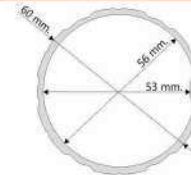

PROFİLLER / PROFILES

ALTLIKLAR / BASES