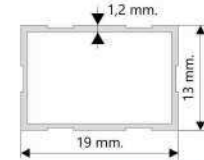

AHTLIKLAR / BASES