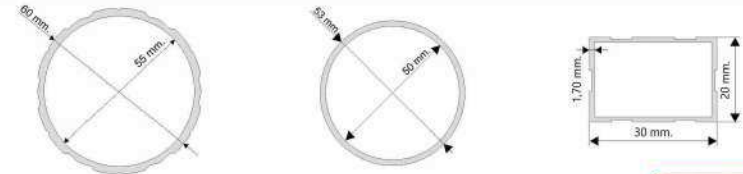

PROFİLLER / PROFILES