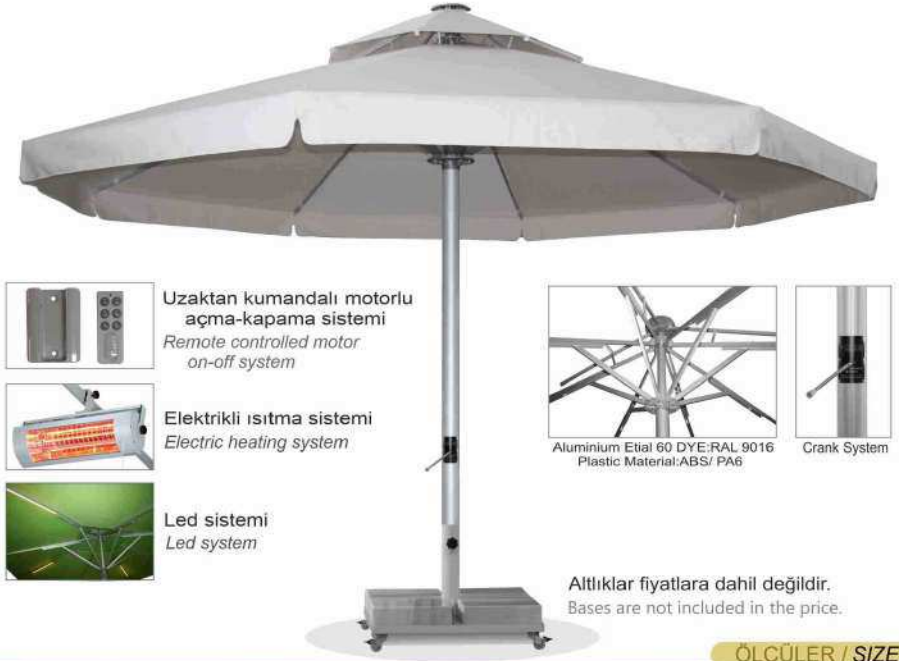

It is an 8-arm, round umbrella made of aluminum, operating with a telescopic system suitable for cafe-restaurant use.

It can be coated with electrostatic paint with white or desired RAL colors, and the middle pipe of the umbrella, which is produced as anodized, is Ø 100 mm.

Plastic parts in the skeleton, ABS and POLYAMID with 2-year warranty against breakage, which are used in umbrella production all over the world.

It is produced using Pa6 PRIME raw material.

The wind evacuation of the umbrella is produced with air ducts on the top or as a tower system according to preference.

The operation of the umbrella is with a crank system and it is sufficient to move the gear system with the help of the turning handle for opening and closing operation.

Suitable bases are shown in the lower section. Polyester or Acrylic fabric options can protect you from the sun for years.

Uzaktan kumandalı motorlu açma-kapama sistemi
Remote controlled motor on-off system

Elektrikli ısıtma sistemi
Electric heating system

Led sistemi
Led system

Aluminium Etial 60 DYE:RAL 9016
Plastic Material:ABS/ PA6

Crank System

Altlıklar fiyatlara dahil değildir.
Bases are not included in the price.

ÖLÇÜLER / SIZES

	SDR 500/8	SDR 600/8	SDR 700/8
Boyut / Size	:Ø500 cm.	:Ø600 cm.	:Ø700 cm.
Boru / Tube	:Ø100x93 mm.	:Ø100x93 mm.	:Ø100x93 mm.
Boru / Tube	:Ø73x66,5 mm.	:Ø73x66,5 mm.	:Ø73x66,5 mm.
Profil / Rib	:20x40 mm.	:20x40 mm.	:20x40 mm.
Paketleme / Factory Pack:	:1	:1	:1

TEKNİK ÖZELLİKLER / TECHNICAL SPECIFICATIONS

ÖLÇÜ SIZE	KAPLI ALAN AREA COVERED	KAPALI YÜKSEKLİK HEIGHT CLOSED	ETEK YÜKSEKLİĞİ CLEAR HEADROOM	AÇIK YÜKSEKLİK CLEAR HEIGHT	TOPLAM YÜKSEKLİK TOTAL HEIGHT	AĞIRLIK WEIGHT	AMBALAJ PACKAGING
A	B m²	C cm.	D cm.	E cm.	F cm.	Kg.	1 ad./pcs.
500/8	20	130	200	305	420	64	40x40x420 cm.
600/8	28	115	210	320	450	77	40x40x450 cm.
700/8	38,5	80	215	335	468	86	40x40x468 cm.

PROFİLLER / PROFILES

Kule profili

ALTLIKLAR / BASES

ODS 130
50x50 cm.
YERE MONTE AYAK

ODS 124
90x90 cm./ 270 kg.

ODS 125
100x100 cm./ 350kg.

ODS 150
80x80 cm./ 200kg.
ODS 151
90x90 cm./ 260kg.