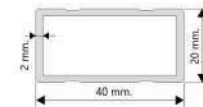

PROFİLLER / PROFILES

Kule profili

ALTLIKLAR / BASES