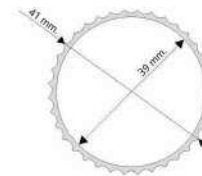

AHTLIKLAR / BASES