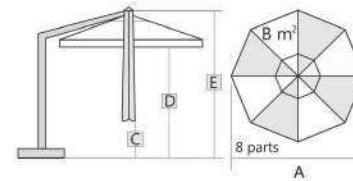

TEKNİK ÖZELLİKLER / TECHNICAL SPECIFICATIONS

ÖLÇÜ SIZE	KAPLI ALAN AREA COVERED	KAPALI YÜKSEKLİK HEIGHT CLOSED	ETEK YÜKSEKLİĞİ CLEAR HEADROOM	TOPLAM YÜKSEKLİK TOTAL HEIGHT	AĞIRLIK WEIGHT	AMBALAJ PACKAGING
A	B m²	C cm.	D cm.	E cm.	Kg.	1 Ad./pcs.
250/8	5	140	195	295	22	27x27x240 cm.
300/8	7	130	195	295	25	27x27x240 cm.
350/8	9,6	120	195	295	28	27x27x240 cm.