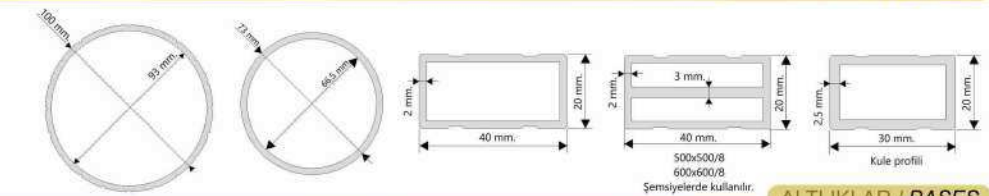

ALTLIKLAR / BASES

ODS 130
50x50 cm.
YERE MONTE AYAK

ODS 123
80x80 cm./ 230 kg.

ODS 124
90x90 cm./ 270kg.

ODS 150
80x80 cm./ 200kg.
ODS 151
90x90 cm./ 260kg.