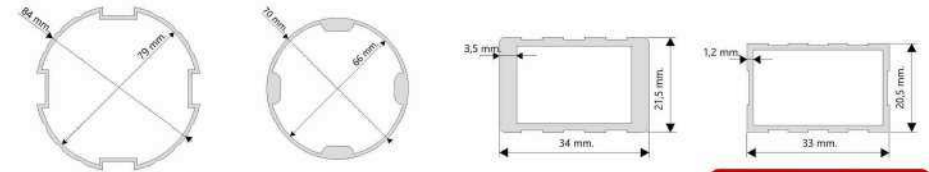

PROFİLLER / PROFILES