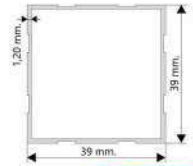

PROFİLLER / PROFILES

ALTLIKLAR / BASES