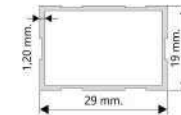

PROFİLLER / PROFILES

ALTLIKLAR / BASES