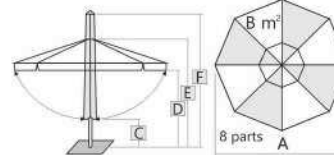

TEKNİK ÖZELLİKLER / TECHNICAL SPECIFICATIONS

ÖLÇÜ SIZE	KAPLI ALAN COVERED	KAPALI YÜKSEKLİK HEIGHT CLOSED	ETEK YÜKSEKLİĞİ CLEAR HEADROOM	AÇIK YÜKSEKLİK CLEAR HEIGHT	TOPLAM YÜKSEKLİK TOTAL HEIGHT	AĞIRLIK WEIGHT	AMBALAJ PACKAGING
	B m²	C cm.	D cm.	E cm.	F cm.	Kg.	1 ad./pcs.
300/8	7	165	190	280	370	25	26x26x370 cm.
400/8	12,5	145	200	295	410	28	26x26x410 cm.
500/8	19,6	125	205	310	435	30	26x26x435 cm.