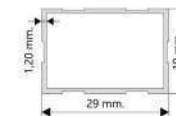

PROFİLLER / PROFILES

ALTLIKLAR / BASES