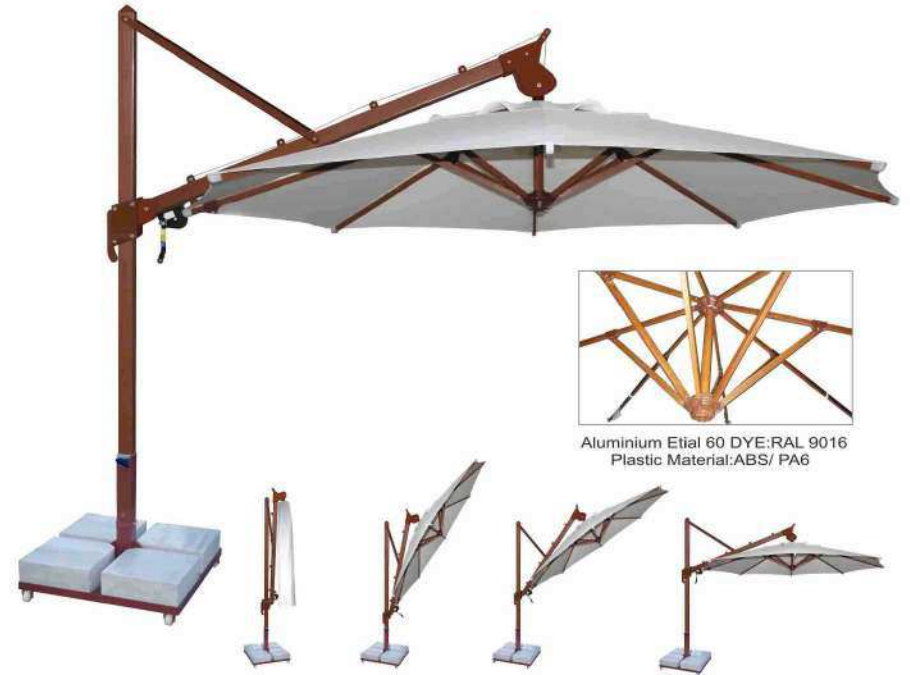

Şemsiyenin rüzgar tahliyesi tepe kısmında bulunan hava kanalları ile yapıldığı için şemsiyenizi rüzgarlı havalarda güvenle kullanabilirsiniz.

Şemsiyenin açma-kapama işlemi gövde üzerinde özel olarak üretilen mekanizmanın yukarı ve aşağı hareketi ve çark sisteminin kol kısmından döndürülmesi ile yapılır.

Özel olarak üretilen altlık ile şemsiyenizi 360 derece döndürebilirsiniz.

Polyester veya Akrilik kumaş seçeneği ile sizi yıllarca güneşten koruyabilir.

It is a round shaped umbrella made of aluminum with 8 arms, suitable for cafe-restaurant use, working with a mechanical system.

It can be coated with electrostatic paint with white or desired RAL colors, and the middle pipe of the umbrella,

which is produced as anodized, is 70X70 mm.

Plastic parts in the skeleton, ABS and POLYAMID with 2-year warranty against breakage, is used in umbrella production all over the world.

It is produced using Pa6 PRIME raw material.

Since the wind evacuation of the umbrella is made with the air ducts on the top, you can safely use your umbrella in windy weather.

The opening-closing operation of the umbrella, the up and down movement of the mechanism specially produced on the body and

It is made by rotating the impeller system from the arm part.

You can rotate your umbrella 360 degrees with the specially produced base.

It can protect you from the sun for years with its polyester or acrylic fabric options:

ÖLÇÜLER / SIZES

FPR 300/8

Boyut / Size :300 cm. Ø
Profil / Ribs :70x70 mm.
Profil / Ribs :19x29 mm.
Paketleme / Factory Pack :1

FPR 350/8

:350 cm. Ø
:70x70 mm.
:19x29 mm.
:1

TEKNİK ÖZELLİKLER / TECHNICAL SPECIFICATIONS

ÖLÇÜ SIZE	KAPLI ALAN AREA COVERED	KAPALI YÜKSEKLİK HEIGHT CLOSED	ETEK YÜKSEKLİĞİ CLEAR HEADROOM	TOPLAM YÜKSEKLİK TOTAL HEIGHT	AĞIRLIK WEIGHT	AMBALAJ PACKAGING
A	B m²	C cm.	D cm.	E cm.	Kg.	cm.
250/8	5	140	195	295	22	27x27x210
300/8	7	130	195	295	25	27x27x210
350/8	9,6	120	195	295	28	27x27x210

PROFİLLER / PROFILES

ALTLIKLAR / BASES