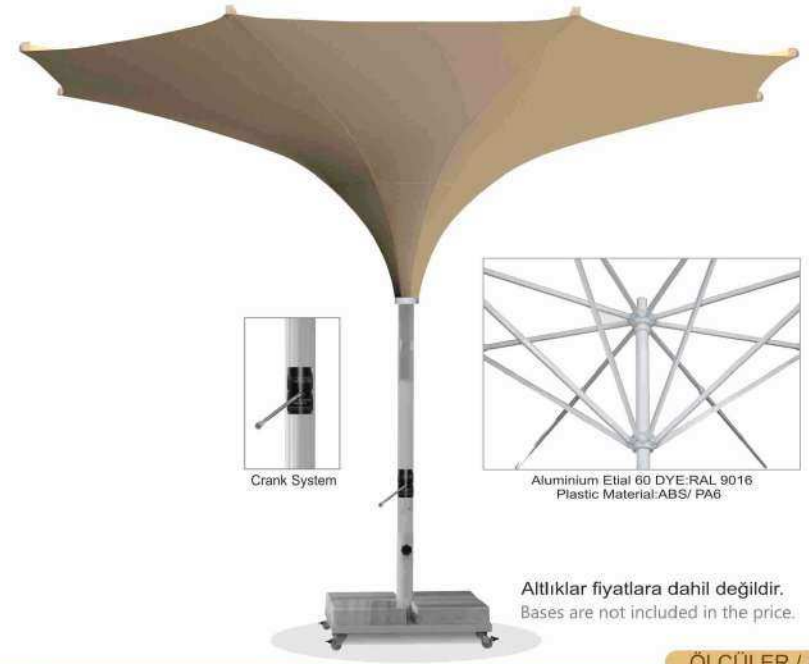

TULİBELLA YUVARLAK TULİBELLA ROUND

Cafe-Restaurant kullanımına uygun teleskopik sistem ile çalışan 8 kollu, alüminyumdan üretilmiş kare şekilde şemsiyedir.

Beyaz veya istenilen RAL renkleri ile elektrostatik boya kaplanabilmekte, eloksallı kaplamalı olarak üretilen şemsiyenin orta borusu Ø 84 mm.'dir.

İskelette bulunan plastik parçalar, tüm dünyada şemsiye üretiminde kullanılan kırılmaya karşı 2 yıl garantili ABS ve POLYAMİD

Pa6 PRIME hammadde kullanılarak üretilmiştir.

Şemsiyenin çalışması krank sistemli olup açma- kapama işlemi için çevirme kolu yardımı ile dişli sisteminin hareket ettirilmesi yeterlidir.

It is an 8-arm, square umbrella made of aluminum, operating with a telescopic system suitable for cafe-restaurant use.

It can be coated with electrostatic paint with white or desired RAL colors, and the middle pipe of the umbrella, which is produced as anodized, is Ø 84 mm.

Plastic parts in the skeleton, ABS and POLYAMİD with 2-year warranty against breakage, which are used in umbrella production all over the world.

It is produced using Pa6 PRIME raw material.

The operation of the umbrella is with a crank system and it is sufficient to move the gear system with the help of the turning handle for opening and closing operation.

Crank System