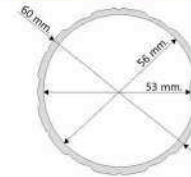

PROFİLLER / PROFILES

ALTLIKLAR / BASES