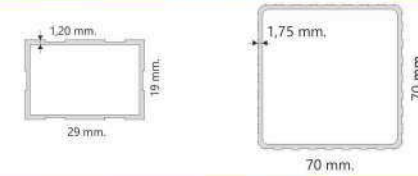

PROFİLLER / PROFILES