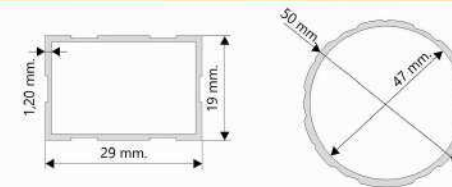

PROFİLLER / PROFILES

ALTLIKLAR / BASES