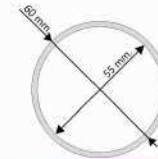

PROFİLLER / PROFILES

ALTLIKLAR / BASES