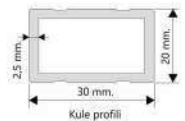

PROFİLLER / PROFILES

Kule profili

ALTLIKLAR / BASES