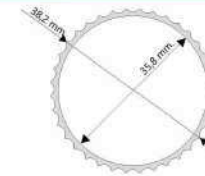

ALTLIKLAR / BASES