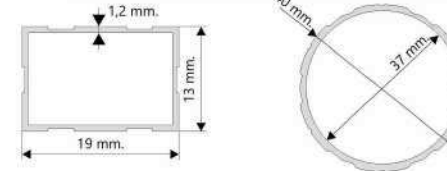

PROFİLLER / PROFİLES

ALTLIKLAR / BASES