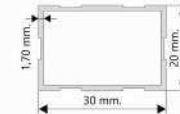

PROFİLLER / PROFILES

ALTLIKLAR / BASES