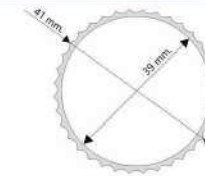

ALTLIKLAR / BASES