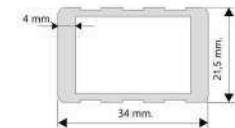

ALTLIKLAR / BASES