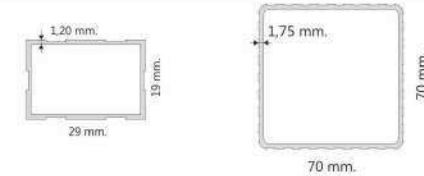

PROFİLLER / PROFILES

ALTIKLAR / BASES