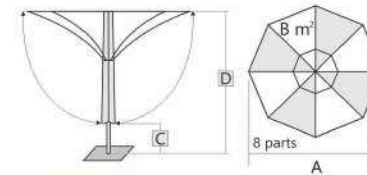

TEKNİK ÖZELLİKLER / TECHNICAL SPECIFICATIONS

ÖLÇÜ SIZE	KAPLI ALAN AREA COVERED	KAPALI YÜKSEKLİK HEIGHT CLOSED	TOPLAM YÜKSEKLİK TOTAL HEIGHT	AĞIRLIK WEIGHT	AMBALAJ PACKAGING
A	B m²	C cm.	D cm.	Kg.	cm.
400/8	12,5	190	400	37	26x26x400
500/8	20	190	450	45	26x26x450
600/8	28	190	495	60	26x26x495

PROFİLLER / PROFILES